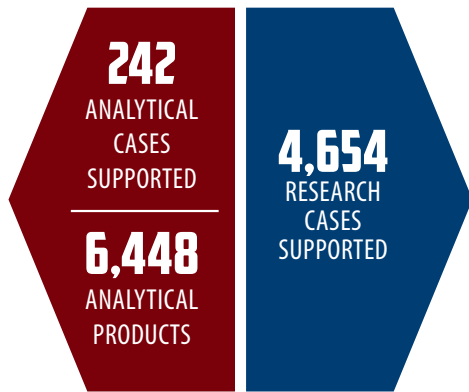

RMIN SERVICES 2017 STATISTICAL HIGHLIGHTS

ANNUAL REPORT SUPPLEMENT 2017

MEMBERSHIP BY AGENCY TYPE

	MUNICIPAL	COUNTY	STATE	FEDERAL	TRIBAL	PROSECUTORS	CORRECTIONS	OTHER	TOTALS
ARIZONA	70	12	15	37	17	11	8	22	192
COLORADO	84	42	10	22	0	15	1	23	197
IDAHO	54	44	4	15	3	21	2	4	147
MONTANA	25	45	5	13	1	4	2	5	100
NEVADA	15	15	15	14	4	4	1	1	69
NEW MEXICO	36	21	10	12	8	16	2	9	114
UTAH	72	28	6	12	0	8	1	9	136
WYOMING	37	23	9	9	0	3	1	5	87
SUBTOTAL	393	230	74	134	33	82	18	78	1,042
CANADA	2	0	1	11	0	0	0	0	14
OTHER	0	0	0	2	0	0	0	0	2
TOTAL	395	230	75	147	33	82	18	78	1,058