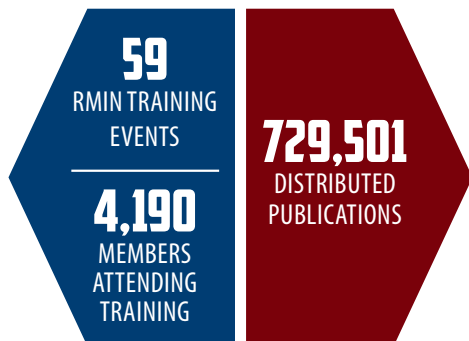

RMIN SERVICES 2017 STATISTICAL HIGHLIGHTS

ANNUAL REPORT SUPPLEMENT 2017

MEMBERSHIP BY AGENCY TYPE

	MUNICIPAL	COUNTY	STATE	FEDERAL	TRIBAL	PROSECUTORS	CORRECTIONS	OTHER	TOTALS
ARIZONA	70	12	15	37	17	11	8	22	192
COLORADO	84	42	10	22	0	15	1	23	197
IDAHO	54	44	4	15	3	21	2	4	147
MONTANA	25	45	5	13	1	4	2	5	100
NEVADA	15	15	15	14	4	4	1	1	69
NEW MEXICO	36	21	10	12	8	16	2	9	114
UTAH	72	28	6	12	0	8	1	9	136
WYOMING	37	23	9	9	0	3	1	5	87
SUBTOTAL	393	230	74	134	33	82	18	78	1,042
CANADA	2	0	1	11	0	0	0	0	14
OTHER	0	0	0	2	0	0	0	0	2
TOTAL	395	230	75	147	33	82	18	78	1,058