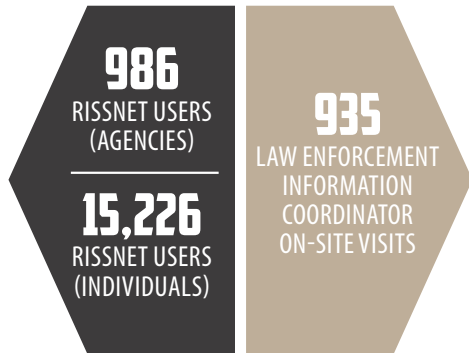

RMIN SERVICES 2017 STATISTICAL HIGHLIGHTS

ANNUAL REPORT SUPPLEMENT 2017

MEMBERSHIP BY AGENCY TYPE

	MUNICIPAL	COUNTY	STATE	FEDERAL	TRIBAL	PROSECUTORS	CORRECTIONS	OTHER	TOTALS
ARIZONA	70	12	15	37	17	11	8	22	192
COLORADO	84	42	10	22	0	15	1	23	197
IDAHO	54	44	4	15	3	21	2	4	147
MONTANA	25	45	5	13	1	4	2	5	100
NEVADA	15	15	15	14	4	4	1	1	69
NEW MEXICO	36	21	10	12	8	16	2	9	114
UTAH	72	28	6	12	0	8	1	9	136
WYOMING	37	23	9	9	0	3	1	5	87
SUBTOTAL	393	230	74	134	33	82	18	78	1,042
CANADA	2	0	1	11	0	0	0	0	14
OTHER	0	0	0	2	0	0	0	0	2
TOTAL	395	230	75	147	33	82	18	78	1,058