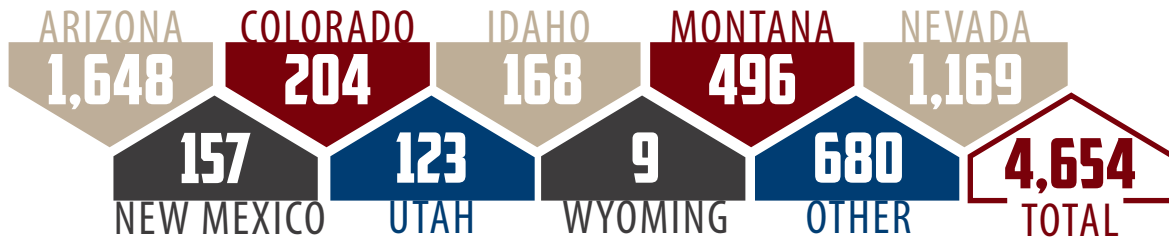

INTELLIGENCE RESEARCH SERVICES

DATABASE RECORDS - RMIN RISSINTEL CRIMINAL INTELLIGENCE

169,991 RMIN RECORDS

64,305 CONNECTED PARTNER SYSTEM RECORDS

234,296 TOTAL

DATABASE RESEARCH – RMIN RISSINTEL CRIMINAL INTELLIGENCE

697,637 INQUIRIES

22,787 OTHER DATABASE SEARCHES

18,694 HITS FROM RISS RESOURCES

3,010 NOTIFICATIONS

RISSAFE OFFICER SAFETY DECONFLICTION RISSafe PARTICIPATION

	PARTICIPATING AGENCIES	WATCH CENTERS	EVENTS	CONFLICTS
ARIZONA	122	1	10,512	1,447
COLORADO	52	1	6,452	1,066
IDAHO	111	1	1,478	40
MONTANA	18	0	668	18
NEVADA	49	1	6,790	281
NEW MEXICO	21	0	33	3
UTAH	64	1	5,382	356
WYOMING	32	0	397	12
OTHER	0	0	5,193	783
TOTAL	469	5	36,905	4,006