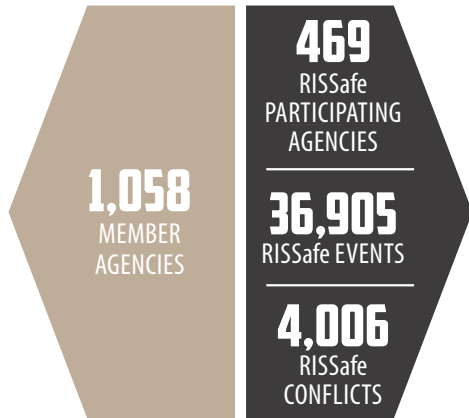

RMIN SERVICES 2017 STATISTICAL HIGHLIGHTS

ANNUAL REPORT SUPPLEMENT 2017

MEMBERSHIP BY AGENCY TYPE

	MUNICIPAL	COUNTY	STATE	FEDERAL	TRIBAL	PROSECUTORS	CORRECTIONS	OTHER	TOTALS
ARIZONA	70	12	15	37	17	11	8	22	192
COLORADO	84	42	10	22	0	15	1	23	197
IDAHO	54	44	4	15	3	21	2	4	147
MONTANA	25	45	5	13	1	4	2	5	100
NEVADA	15	15	15	14	4	4	1	1	69
NEW MEXICO	36	21	10	12	8	16	2	9	114
UTAH	72	28	6	12	0	8	1	9	136
WYOMING	37	23	9	9	0	3	1	5	87
SUBTOTAL	393	230	74	134	33	82	18	78	1,042
CANADA	2	0	1	11	0	0	0	0	14
OTHER	0	0	0	2	0	0	0	0	2
TOTAL	395	230	75	147	33	82	18	78	1,058