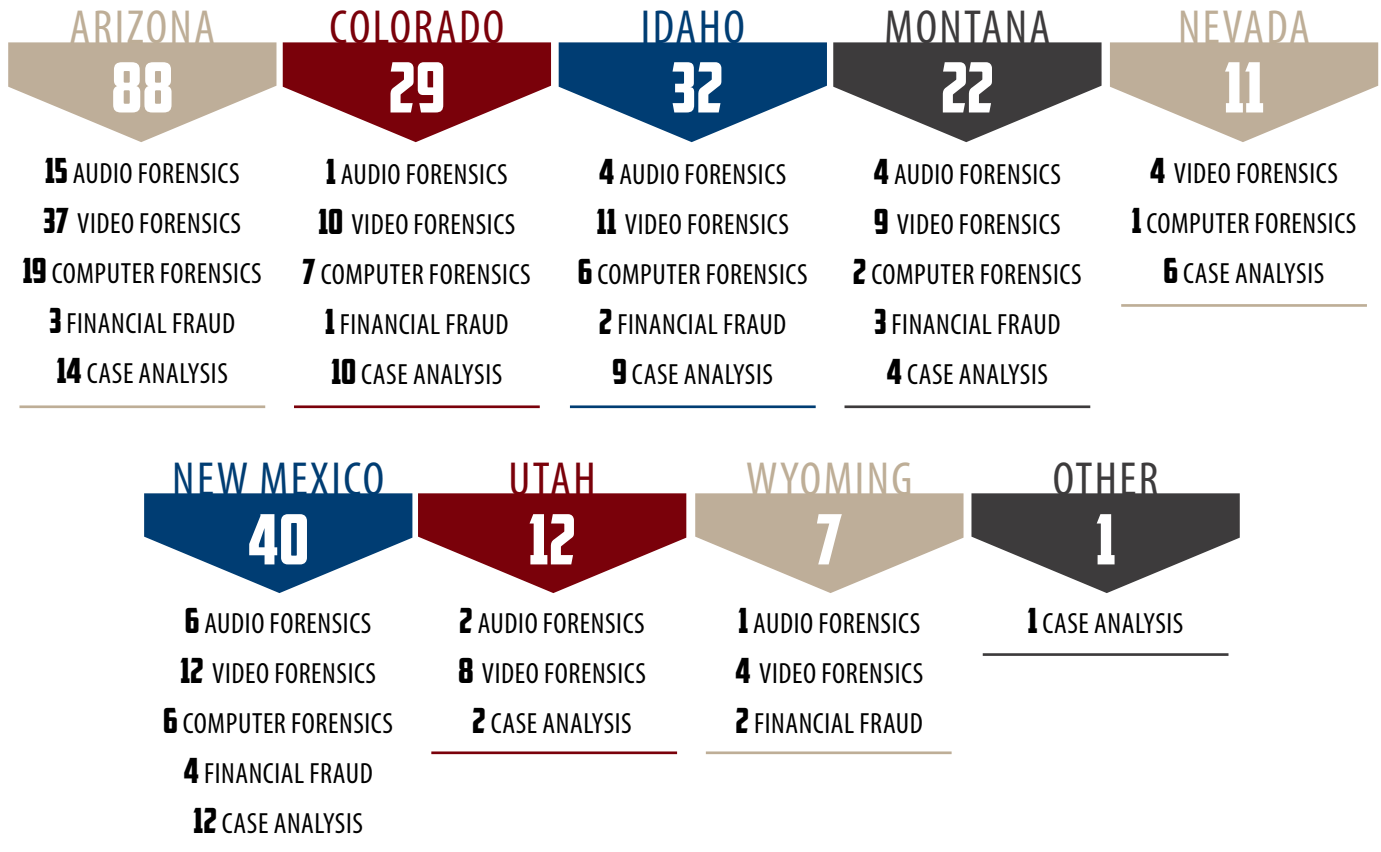

ANALYTICAL SERVICES

ANALYTICAL PRODUCTS

	AZ	CO	ID	MO	NM	NV	UT	WY	OTHER	TOTAL
CHARTS/GRAPHS	1,375	439	1,055	562	54	531	35	142	1	4,194
SUMMARIES: CRIMINAL ACTIVITY, ASSESSMENTS	63	12	29	23	21	3	6	7	6	170
COLLECTION PLANS/SURVEYS	85	27	28	22	26	8	9	7	2	214
COMPUTER LISTINGS	754	168	315	183	60	81	6	0	7	1,574
ANALYTICAL BRIEFINGS	66	12	14	16	11	2	3	2	1	127
MULTIMEDIA (CD, DVD, PP)	73	15	22	33	13	1	4	5	3	169
TOTAL	2,416	673	1,463	839	185	626	63	163	20	6,448